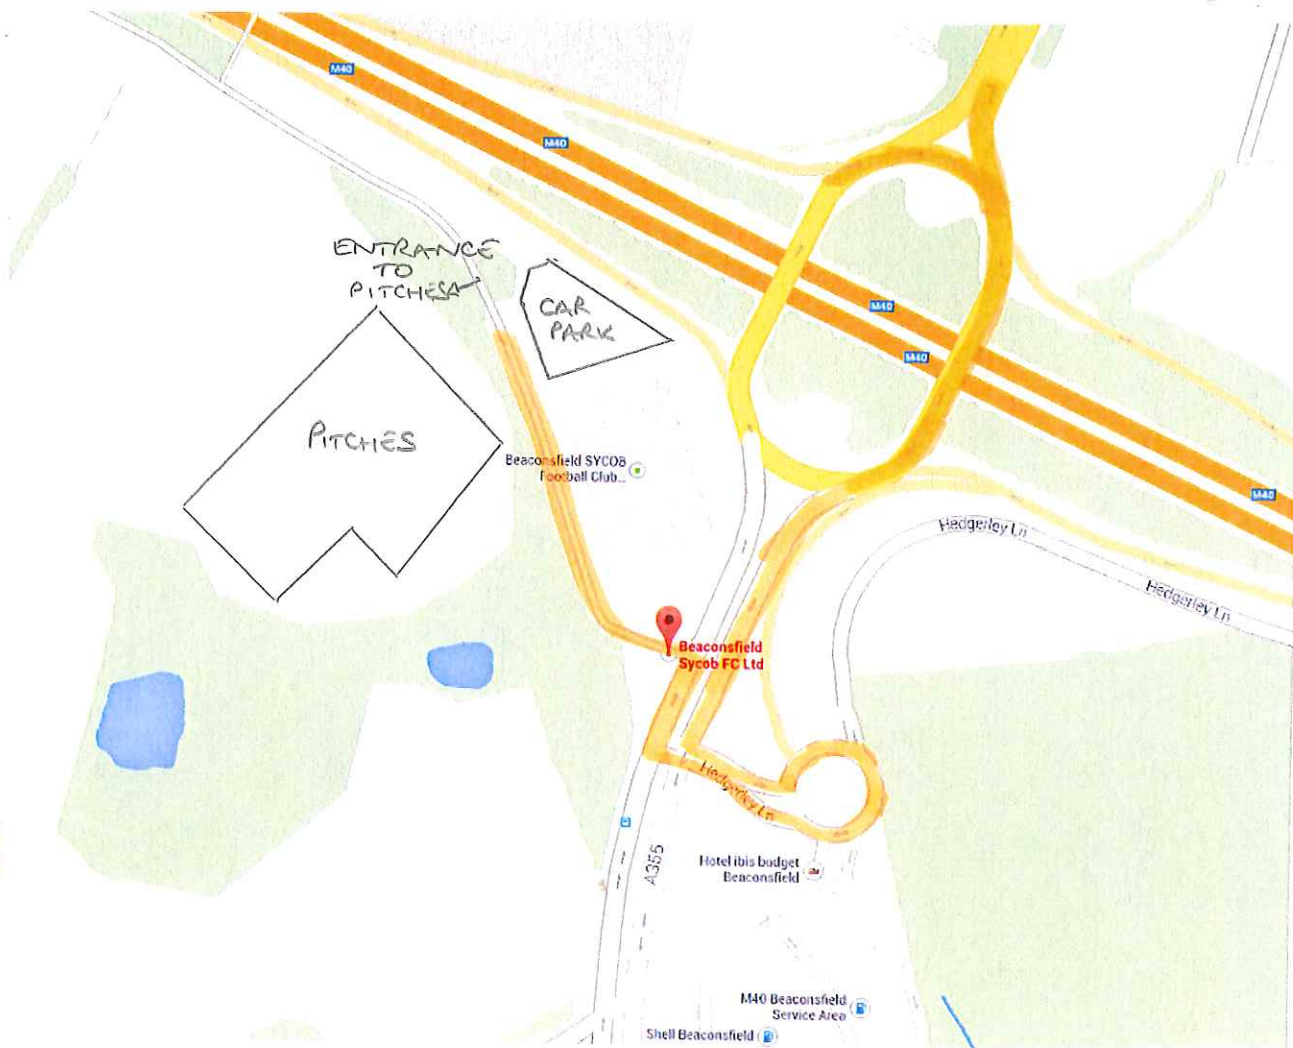

DIRECTIONS TO BEACONSFIELD SYCOB (Holloways Park, HP9 2SE)

From Beaconsfield/M40:

- Cross over the M40 and take the A355 towards Slough
- Take the turning into the service station, go round the first roundabout to exit the service station
- Turn right at the traffic lights onto the A355 towards Beaconsfield
- On the A355, turn immediately left into Holloways Park (signposted Beaconsfield Sycob)
- Drive along the road, past the stadium and park in the car park on the right; or (if necessary) on the left hand side of the road only
- The pitches are on the other side of the road from the car park

From Slough:

- Take the A355 towards Beaconsfield
- 200 yards before the M40 junction, turn left into Holloways Park (signposted Beaconsfield Sycob)
- Drive along the road, past the stadium and park in the car park on the right; or (if necessary) on the left hand side of the road only
- The pitches are on the other side of the road from the car park